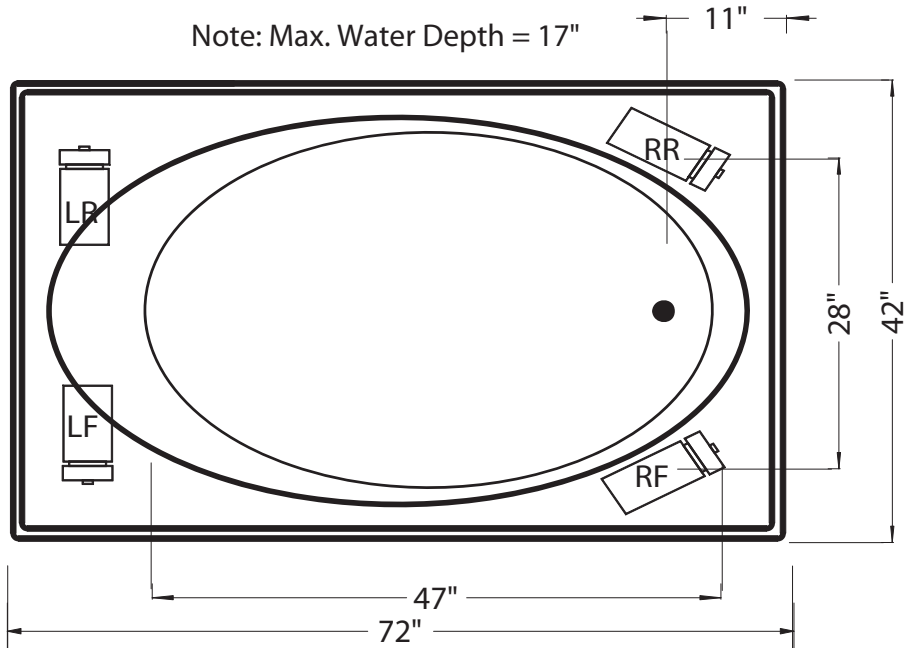

Note: Max. Water Depth = 17"

-  = Left Front Pump Location
-  = Right Front Pump Location
-  = Left Rear Pump Location
-  = Right Rear Pump Location

MODEL: AMETHYST O

SIZE: 42" x 72"

AVERAGE FILL (GAL): 60 GALLONS

ELECTRICAL REQUIREMENT: 110V 20 AMP CIRCUIT

WATER JETS (WHIRLPOOL): 4 ADJUSTABLE, 1 PULSATING

WATER JETS (THERAPY WP): 4 ADJUSTABLE, 6 SPINNING MICROJET

AIR JETS (AIR BATH): 24 AIR INJECTOR JETS

INSULATION: R-15 SPRAY FOAM (OPTIONAL ON SOAKER)

Air Bath, and combination Whirlpool/Air adds 3" to overall height

Inline heater requires additional 20 Amp 110v GFCI circuit

Deck cutout dimensions should be 2" smaller than tub dimensions

Controls will be surface mounted near the desired pump location