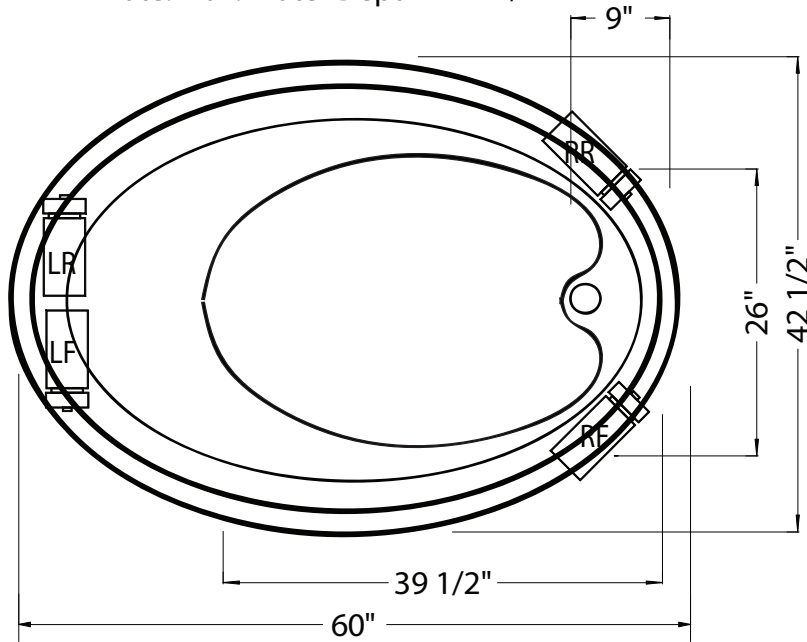

Note: Max. Water Depth = 14 1/2"

MODEL: JEWEL

SIZE: 42.5" x 60"

AVERAGE FILL (GAL): 50 GALLONS

ELECTRICAL REQUIREMENT: 110V 20 AMP CIRCUIT

WATER JETS (WHIRLPOOL): 4 ADJUSTABLE, 1 PULSATING

WATER JETS (THERAPY WP): 4 ADJUSTABLE, 6 SPINNING MICROJET

Whirlpool and Therapy Whirlpool adds 1.5" to overall height

Air Bath, and combination Whirlpool/Air adds 3" to overall height

Inline heater requires additional 20 Amp 110v GFCI circuit

Deck cutout dimensions should be 2" smaller than tub dimensions