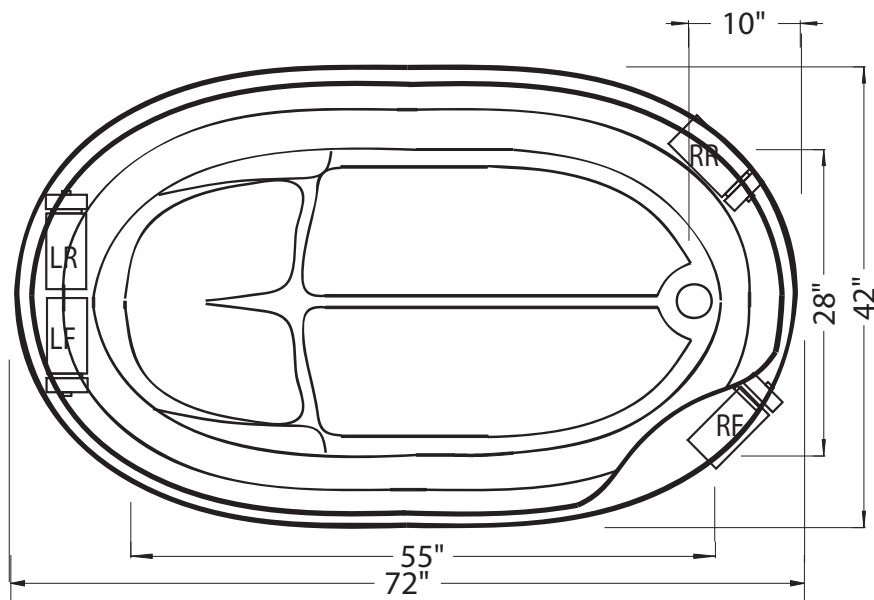

Note: Max. Water Depth = 18"

- LF = Left Front Pump Location
- RF = Right Front Pump Location
- LR = Left Rear Pump Location
- RR = Right Rear Pump Location

MODEL: NB411

SIZE: 42" x 72"

AVERAGE FILL (GAL): 70 GALLONS